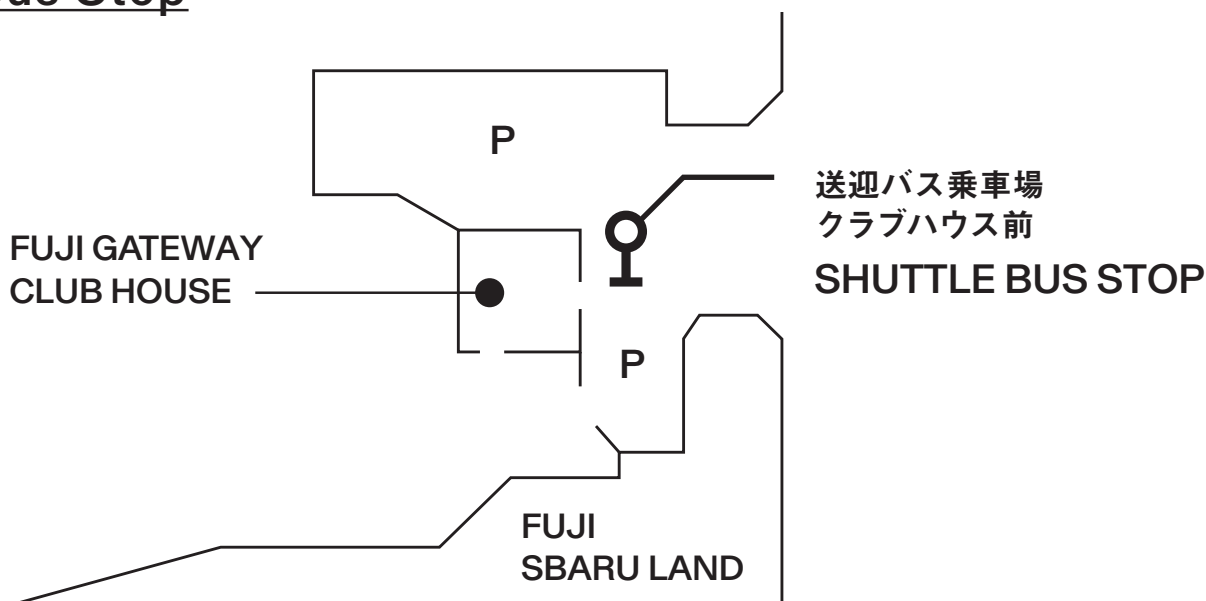

FREE SHUTTLE TIME TABLE

to KAWAGUCHIKO Sta.

金・土・日のみ運行
Operates only on Fridays,
Saturdays and Sundays

8:45 / 9:15 / 9:45 / 10:15 / 10:45 / 11:15
11:45 / 12:15 / 14:15 / 14:45 / 15:15 / 15:45
16:15 / 16:45 / 17:15 / 17:45

Bus Stop

●所要時間は約15分です。●上記のダイヤは運行予定時刻になります。●道路交通事情・天候等により変更、運休になる場合がございます。●定員は車 9 名です。●定員を超える場合はご乗車いただけません。何卒ご容赦ください。●途中下車 途中乗車はできません。●車内は禁煙となっております。

●It takes about 15 minutes.●The schedule above is the scheduled operation time.●It may be changed or suspended due to road traffic conditions, weather, etc.●The capacity is 9 people in the car.●If you exceed the capacity, you will not be able to board.Thank you for your understanding.●please refrain from stopover and boarding.●Smoking is prohibited inside of the vehicle.

●大约需要15分钟。●以上时间表是预定的发车时间●可能会因道路交通状况、天气等原因而变更或暂停。●限载人数为9人。如超过限载人数，将无法乘车。请谅解。●不能中途上下车。●车内禁止吸烟。

●大約需要15分鐘。●以上時間表為預計運行時間。●可能會因道路交通狀況、天氣等原因而變更或暫停。●可搭乘人數為9人如果超過規定人數，將無法搭乘。請見諒。●不能中途停留或上下車。●車內禁止吸菸。

●소요시간은15분입니다.●위의 운행표는 운행 예정 시간입니다.●도로 교통 사정과 날씨 등에 의해 변경 또는 운휴가 될 수 있습니다.●최대 9명.●정원 초과 시 승차할 수 없습니다.이해부탁드립니다.●도중 하차/도중 승차는 불가능합니다.●차 안에서는 금연입니다.